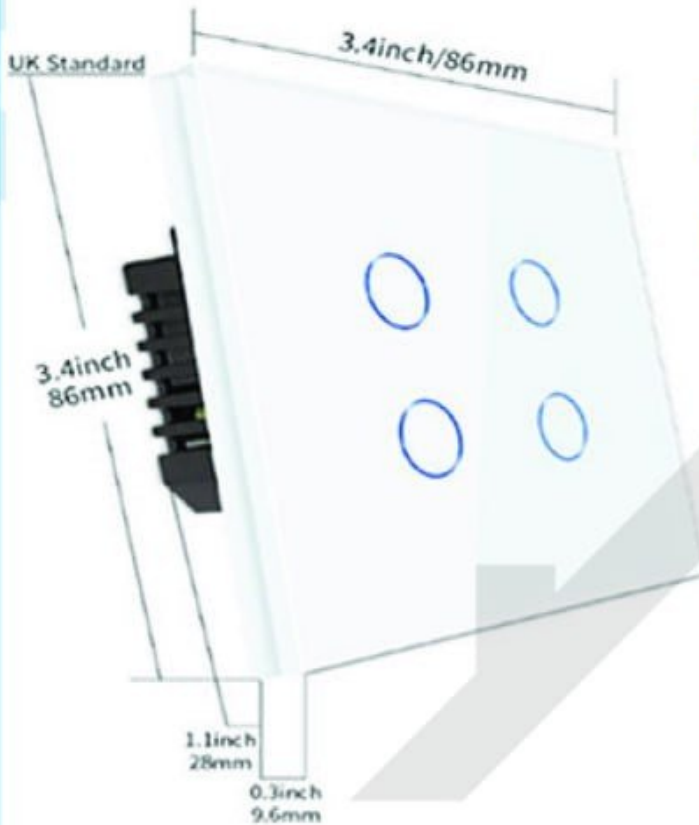

PRODUCT FEATURES

40ms Fast Touch Response Speed

4mm Tempered Glass Panel

Waterproof and Safer

NO Color Aging

Easy to Clean

No Scratch

Smart Switch+Socket

1gang+1gang+1gang
1way/2way
Touch/WiFi/RF/ZigBee

2gang+2gang+2gang
1way/2way
Touch/WiFi/RF/ZigBee

3gang+3gang+3gang
1way/2way
Touch/WiFi/RF/ZigBee

4gang+4gang+4gang
1way/2way
Touch/WiFi/RF/ZigBee

2gang+Germany Socket+2A USB
1way/2way
Touch/WiFi/RF/ZigBee